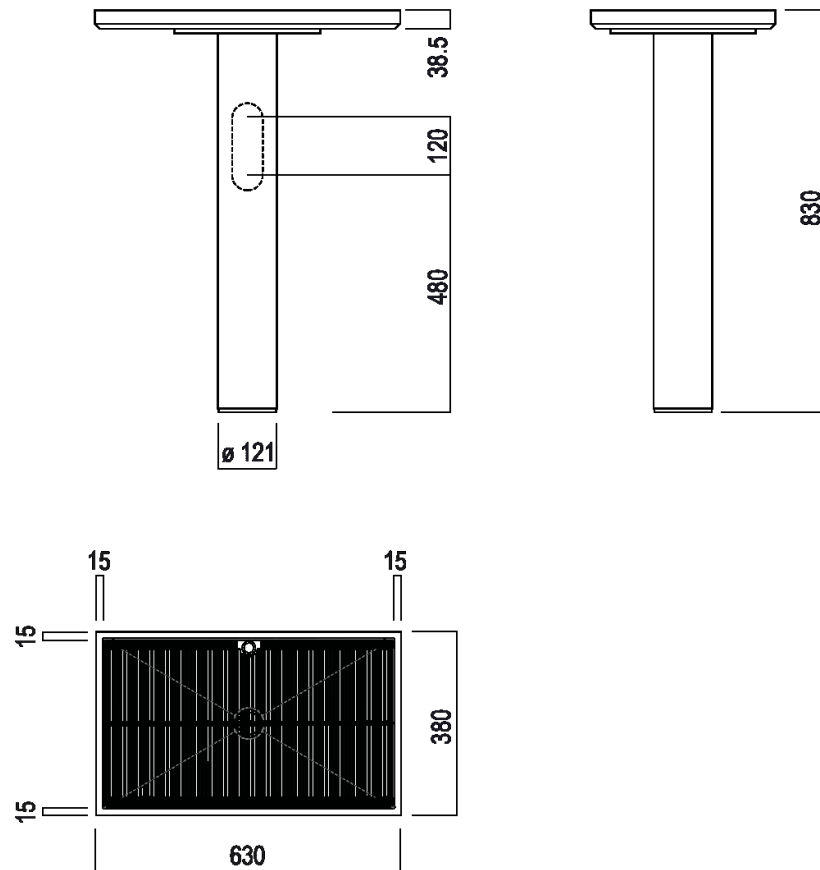

Column washbasin designed for
 wall-mounted drainage
 ACER0996_+ACER0997M_

Benedini Associati, 2022

The washbasin in the Ell series is an iconic but lightweight piece. The flat surface with its breakwater-grill is also the basin, and the two become a single element. Today, in a simultaneously creative and rigorous sequence, the investigation arrives at the pure essence of the washbasin. Two simple architectural elements that radicalize functions. The entire surface, completely integrated with a breakwater-grill, eliminates the usual basin and emphasizes its dual use as a washbasin and support surface. The piece comes in a wide range of finishes: the top is in white Carrara, grey Carnic, black Marquina or green Alpi marble, the grille is in white or deep caviar Corian®, and the column is in white or dark powder-coated steel.

Height:	83 cm	32" 43/64 inches
Width:	63 cm	24" 51/64 inches
Diameter:	12 cm	4" 23/32 inches
Depth:	38 cm	14" 61/64 inches

Finishes

-  White Carrara
-  Grey Carnico
-  Green Alpi
-  Black Marquina
-  White

Materials

-  Marble
-  Corian®

Main dimensions

Installation notes

Scarico per sifone a bottiglia
Drain for bottle trap

Tap position, recommended height

SEN

H 150 mm

FEZ2 - LIMÓN - MEMORY - MEMORY MIX - SQUARE

H 200 mm

Filo superiore lavabo
Upper edge of wasbasin