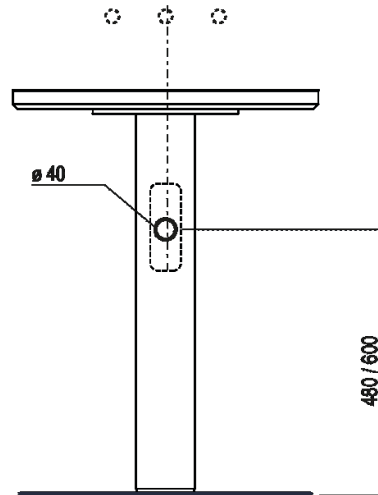

Height:	83 cm	32" 43/64 inches
Width:	63 cm	24" 51/64 inches
Diameter:	12 cm	4" 23/32 inches
Depth:	38 cm	14" 61/64 inches

Finishes

-  White Carrara
-  Grey Carnico
-  Green Alpi
-  Black Marquina
-  White

Materials

-  Marble
-  Corian®

Main dimensions

Installation notes

Scarico per sifone a bottiglia
Drain for bottle trap

Tap position, recommended height

SEN

H 150 mm

FEZ2 - LIMÓN - MEMORY - MEMORY MIX - SQUARE

H 200 mm

Filo superiore lavabo
Upper edge of wasbasin