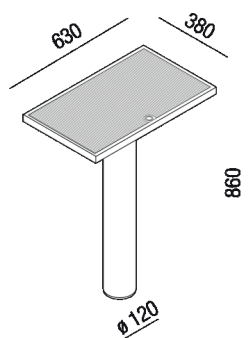

Column washbasin designed for
 wall-mounted drainage
 ACER0996_+ACER0997M_

Benedini Associati, 2022

The washbasin in the Ell series is an iconic but lightweight piece. The flat surface with its breakwater-grill is also the basin, and the two become a single element. Today, in a simultaneously creative and rigorous sequence, the investigation arrives at the pure essence of the washbasin. Two simple architectural elements that radicalize functions. The entire surface, completely integrated with a breakwater-grill, eliminates the usual basin and emphasizes its dual use as a washbasin and support surface. The piece comes in a wide range of finishes: the top is in white Carrara, grey Carnic, black Marquina or green Alpi marble, the grille is in white or deep caviar Corian®, and the column is in white or dark powder-coated steel.

Height:	83 cm	32" 43/64 inches
Width:	63 cm	24" 51/64 inches
Diameter:	12 cm	4" 23/32 inches
Depth:	38 cm	14" 61/64 inches

Finishes

-  White Carrara
-  Grey Carnico
-  Green Alpi
-  Black Marquina
-  White

Materials

-  Marble
-  Corian®

Main dimensions

Installation notes

Scarico per sifone a bottiglia
Drain for bottle trap

Tap position, recommended height

SEN

H 150 mm

FEZ2 - LIMÓN - MEMORY - MEMORY MIX - SQUARE

H 200 mm

Filo superiore lavabo
Upper edge of wasbasin