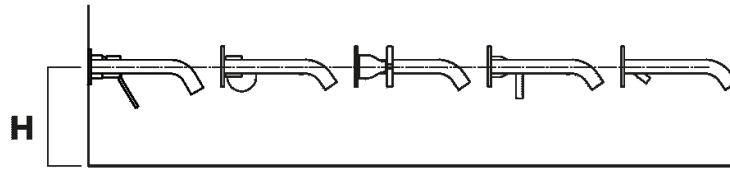

Column washbasin designed for
 wall-mounted drainage
 ACER0996_+ACER0997M_

Benedini Associati, 2022

The washbasin in the Ell series is an iconic but lightweight piece. The flat surface with its breakwater-grill is also the basin, and the two become a single element. Today, in a simultaneously creative and rigorous sequence, the investigation arrives at the pure essence of the washbasin. Two simple architectural elements that radicalize functions. The entire surface, completely integrated with a breakwater-grill, eliminates the usual basin and emphasizes its dual use as a washbasin and support surface. The piece comes in a wide range of finishes: the top is in white Carrara, grey Carnic, black Marquina or green Alpi marble, the grille is in white or deep caviar Corian®, and the column is in white or dark powder-coated steel.

Height:	83 cm	32" 43/64 inches
Width:	63 cm	24" 51/64 inches
Diameter:	12 cm	4" 23/32 inches
Depth:	38 cm	14" 61/64 inches

Finishes

-  White Carrara
-  Grey Carnico
-  Green Alpi
-  Black Marquina
-  White

Materials

-  Marble
-  Corian®

Main dimensions

Installation notes

Scarico per sifone a bottiglia
Drain for bottle trap

Tap position, recommended height

SEN

H 150 mm

FEZ2 - LIMÓN - MEMORY - MEMORY MIX - SQUARE

H 200 mm

Filo superiore lavabo
Upper edge of wasbasin