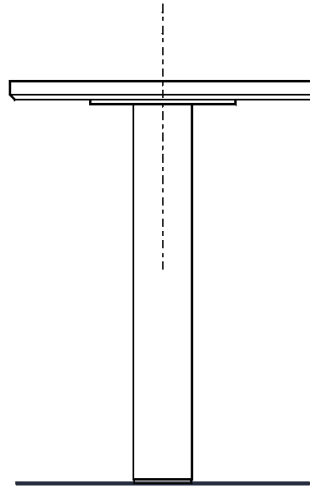

Column washbasin designed for floor
drainage
ACER0996_+ACER0997F_

Benedini Associati, 2022

Finishes

-  White Carrara
-  Grey Carnico
-  Green Alpi
-  Black Marquina
-  White

Materials

-  Marble
-  Corian®

The washbasin in the Ell series is an iconic but lightweight piece. The flat surface with its breakwater-grill is also the basin, and the two become a single element. Today, in a simultaneously creative and rigorous sequence, the investigation arrives at the pure essence of the washbasin. Two simple architectural elements that radicalize functions. The entire surface, completely integrated with a breakwater-grill, eliminates the usual basin and emphasizes its dual use as a washbasin and support surface. The piece comes in a wide range of finishes: the top is in white Carrara, grey Carnic, black Marquina or green Alpi marble, the grille is in white or deep caviar Corian®, and the column is in white or dark powder-coated steel.

Height:	83 cm	32" 43/64 inches
Width:	63 cm	24" 51/64 inches
Diameter:	12 cm	4" 23/32 inches
Depth:	38 cm	14" 61/64 inches

Main dimensions

Installation notes

		A
FEZ2	ARUB146	300
	.MET884	260
LIMÓN	ELJM414D	235
MEMORY	EMEM323	300
MEMORY MIX	EMIX414	235
SEN	ESEN0962N	260
SQUARE	ERUB1096	235

*ad esaurimento / while stocks last

scarico a pavimento ø 32 mm