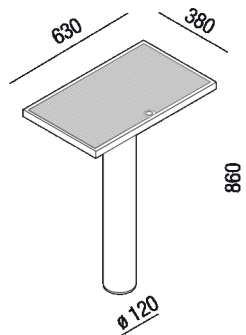

Column washbasin designed for floor
drainage
ACER0996_+ACER0997F_

Benedini Associati, 2022

Finishes

-  White Carrara
-  Grey Carnico
-  Green Alpi
-  Black Marquina
-  White

Materials

-  Marble
-  Corian®

The washbasin in the Ell series is an iconic but lightweight piece. The flat surface with its breakwater-grill is also the basin, and the two become a single element. Today, in a simultaneously creative and rigorous sequence, the investigation arrives at the pure essence of the washbasin. Two simple architectural elements that radicalize functions. The entire surface, completely integrated with a breakwater-grill, eliminates the usual basin and emphasizes its dual use as a washbasin and support surface. The piece comes in a wide range of finishes: the top is in white Carrara, grey Carnic, black Marquina or green Alpi marble, the grille is in white or deep caviar Corian®, and the column is in white or dark powder-coated steel.

Height:	83 cm	32" 43/64 inches
Width:	63 cm	24" 51/64 inches
Diameter:	12 cm	4" 23/32 inches
Depth:	38 cm	14" 61/64 inches

Main dimensions

Installation notes

		A
FEZ2	ARUB146	300
	.MET884	260
LIMÓN	ELJM414D	235
MEMORY	EMEM323	300
MEMORY MIX	EMIX414	235
SEN	ESEN0962N	260
SQUARE	ERUB1096	235

*ad esaurimento / while stocks last

scarico a pavimento ø 32 mm