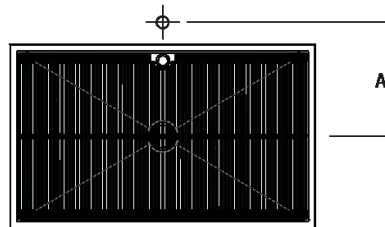

Column washbasin designed for floor
drainage
ACER0996_+ACER0997F_

Benedini Associati, 2022

Finishes

-  White Carrara
-  Grey Carnico
-  Green Alpi
-  Black Marquina
-  White

Materials

-  Marble
-  Corian®

The washbasin in the Ell series is an iconic but lightweight piece. The flat surface with its breakwater-grill is also the basin, and the two become a single element. Today, in a simultaneously creative and rigorous sequence, the investigation arrives at the pure essence of the washbasin. Two simple architectural elements that radicalize functions. The entire surface, completely integrated with a breakwater-grill, eliminates the usual basin and emphasizes its dual use as a washbasin and support surface. The piece comes in a wide range of finishes: the top is in white Carrara, grey Carnic, black Marquina or green Alpi marble, the grille is in white or deep caviar Corian®, and the column is in white or dark powder-coated steel.

Height:	83 cm	32" 43/64 inches
Width:	63 cm	24" 51/64 inches
Diameter:	12 cm	4" 23/32 inches
Depth:	38 cm	14" 61/64 inches

Main dimensions

Installation notes

		A
FEZ2	ARUB146	300
	.MET884	260
LIMÓN	ELJM414D	235
MEMORY	EMEM323	300
MEMORY MIX	EMIX414	235
SEN	ESEN0962N	260
SQUARE	ERUB1096	235

*ad esaurimento / while stocks last

scarico a pavimento ø 32 mm