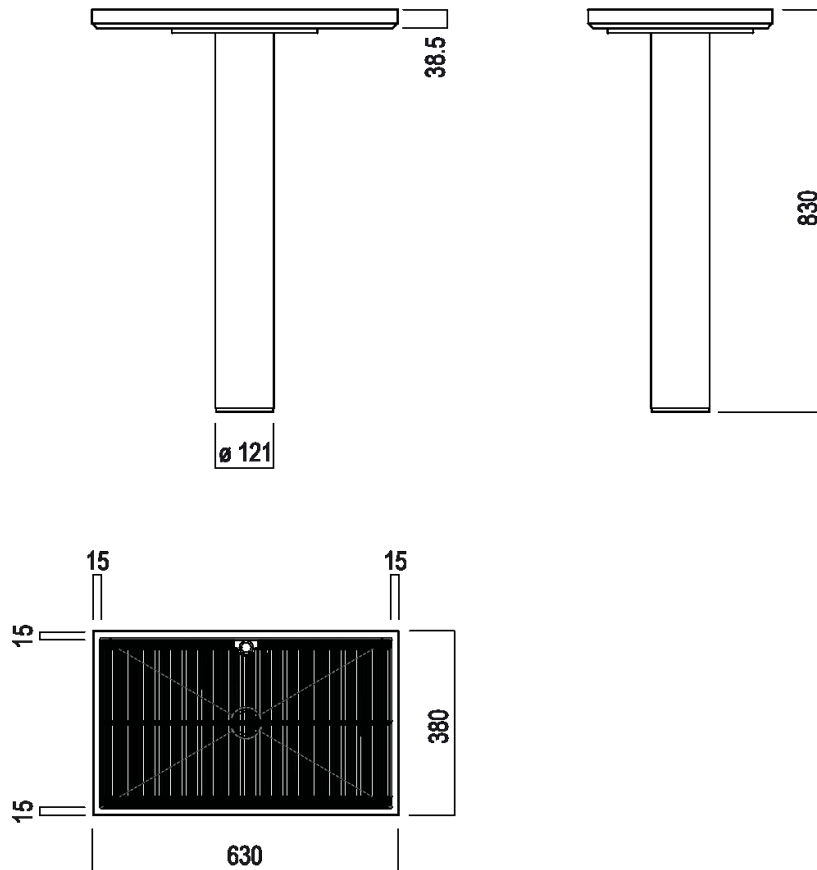

Column washbasin designed for floor
drainage
ACER0996_+ACER0997F_

Benedini Associati, 2022

Finishes

-  White Carrara
-  Grey Carnico
-  Green Alpi
-  Black Marquina
-  White

Materials

-  Marble
-  Corian®

The washbasin in the Ell series is an iconic but lightweight piece. The flat surface with its breakwater-grill is also the basin, and the two become a single element. Today, in a simultaneously creative and rigorous sequence, the investigation arrives at the pure essence of the washbasin. Two simple architectural elements that radicalize functions. The entire surface, completely integrated with a breakwater-grill, eliminates the usual basin and emphasizes its dual use as a washbasin and support surface. The piece comes in a wide range of finishes: the top is in white Carrara, grey Carnic, black Marquina or green Alpi marble, the grille is in white or deep caviar Corian®, and the column is in white or dark powder-coated steel.

Height:	83 cm	32" 43/64 inches
Width:	63 cm	24" 51/64 inches
Diameter:	12 cm	4" 23/32 inches
Depth:	38 cm	14" 61/64 inches

Main dimensions

Installation notes

		A
FEZ2	ARUB146	300
	.MET884	260
LIMÓN	ELJM414D	235
MEMORY	EMEM323	300
MEMORY MIX	EMIX414	235
SEN	ESEN0962N	260
SQUARE	ERUB1096	235

*ad esaurimento / while stocks last

scarico a pavimento ø 32 mm