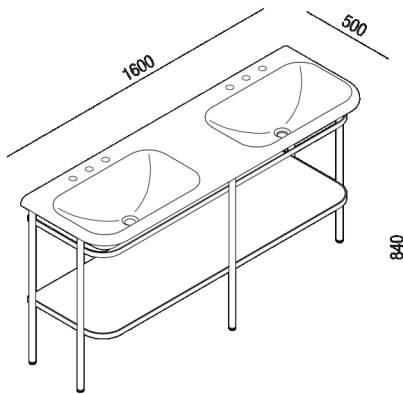

Double console with structure
 ACER0802_

Benedini Associati, 2022

Finishes

-  White
-  White/dark grey
-  White/light grey

Materials

-  solid surface

Washbasin in white or two-coloured Cristalplant® biobased (matt painted exterior in dark grey RAL7021 or light grey RAL 7044), without tap hole, or with 1 or 3 holes for tapware units. Without overflow, fixing kit included. Designed for waste .MET0563. Available in the console version with two integrated washbasins (with a fixed centre distance of 90 cm). Also made of white or two-colour biobased Cristalplant®, it is 160 cm wide and is supported by a steel structure painted in white (RAL9003) or black (RAL9005). The Ottocento console table is equipped with a large shelf under the washbasin made of painted MDF; the finish is the same as the outside of the basin.

Height:	84 cm	33" 1/16 inches
Length:	160 cm	63" inches
Weight:	35 kg	77 lbs
Depth:	50 cm	19" 11/16 inches
Packaging:	168 x 57,4 x 25 cm + 18070" 7/8 x 21" 1/2 x 15" 3/4 + 20" 80 x 40 cm	4/8 x 24" 3/8 x 10" 2/8 inches
Total weight:	60 kg	132 lbs