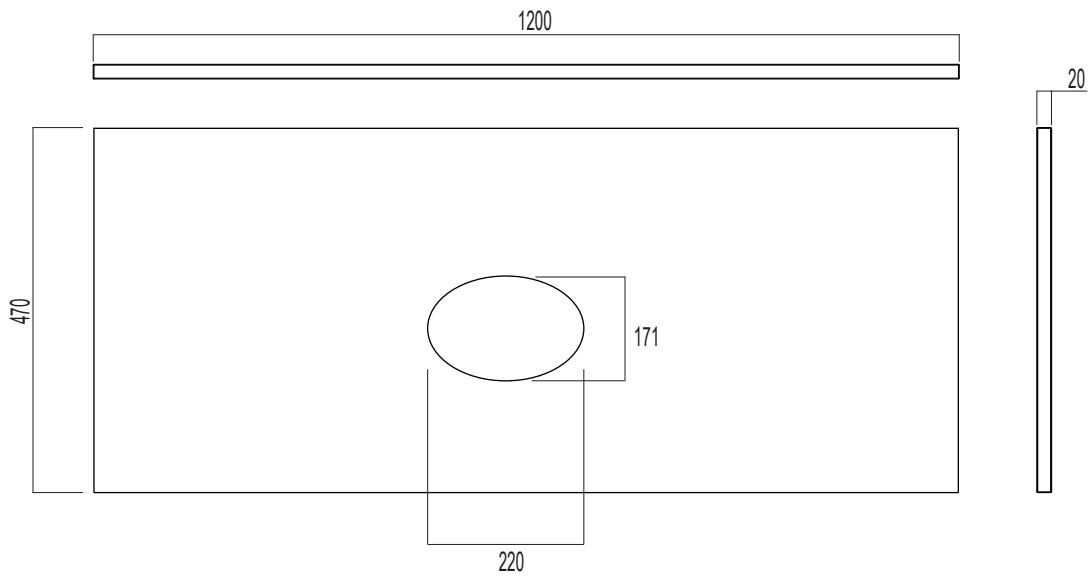

Rigo Programma / program

Piano portalavabo/ Washbasin countertop - ARIGP120