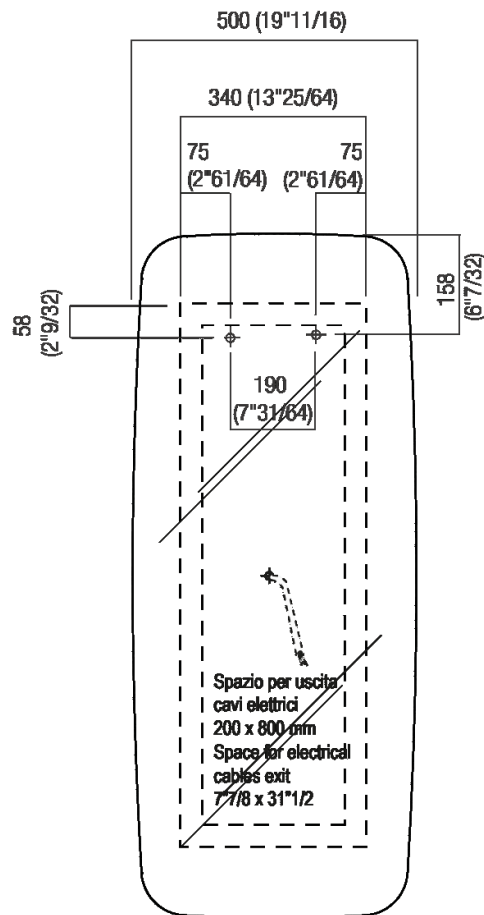

Height:	120 cm	47" 1/4 inches
Width:	50 cm	19" 11/16 inches
Depth:	3.8 cm	1" 1/12 inches

Note: Technical data: LED 15W/m - 220V -CE - FE Light colour: warm white;(2700K)

Main dimensions

Installation notes - vertical

Installation notes - horizontal