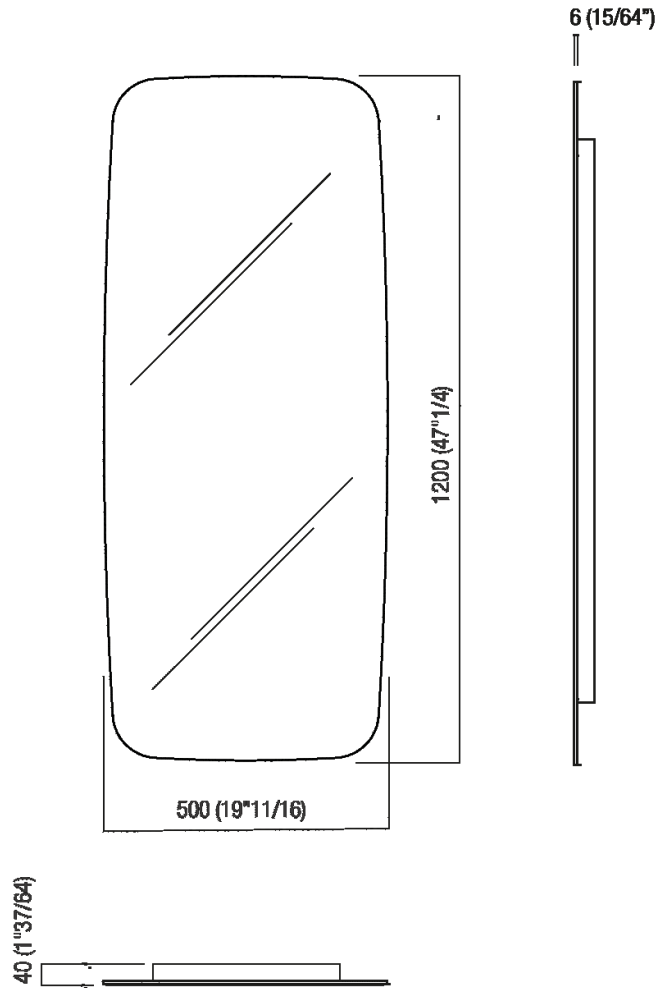

Mirror with LED lighting  
 ASPE037L

Benedini Associati, 2021

Mirror with super-elliptical shape with polished edge, with or without LED lighting. Available for horizontal or vertical positioning. Fixing kit included. The mirror is wall mounted by means of screws and wall plugs.

Height:	120 cm	47" 1/4 inches
Width:	50 cm	19" 11/16 inches
Depth:	3.8 cm	1" 1/12 inches

Note: Technical data: LED 15W/m - 220V -CE - FE Light colour: warm white;(2700K)

Main dimensions

Installation notes - vertical