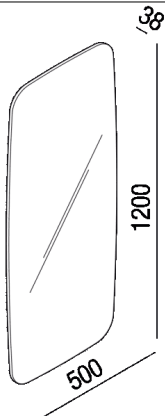

Mirror with LED lighting  
 ASPE037L

Benedini Associati, 2021

Mirror with super-elliptical shape with polished edge, with or without LED lighting. Available for horizontal or vertical positioning. Fixing kit included. The mirror is wall mounted by means of screws and wall plugs.

Height:	120 cm	47" 1/4 inches
Width:	50 cm	19" 11/16 inches
Depth:	3.8 cm	1" 1/12 inches

Note: Technical data: LED 15W/m - 220V -CE - FE Light colour: warm white;(2700K)

Main dimensions

Installation notes - vertical