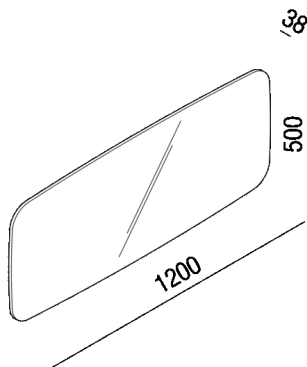

Mirror without lighting that can be positioned
orizzontally
ASPE0370

Benedini Associati, 2021

Mirror with super-elliptical shape with polished edge without lighting.

Height:	50 cm	19" 11/16 inches
Width:	120 cm	47" 1/4 inches
Depth:	3.8 cm	1" 1/12 inches

Note: Fixing kit included. The mirror is wall mounted by means of screws and wall
plugs.