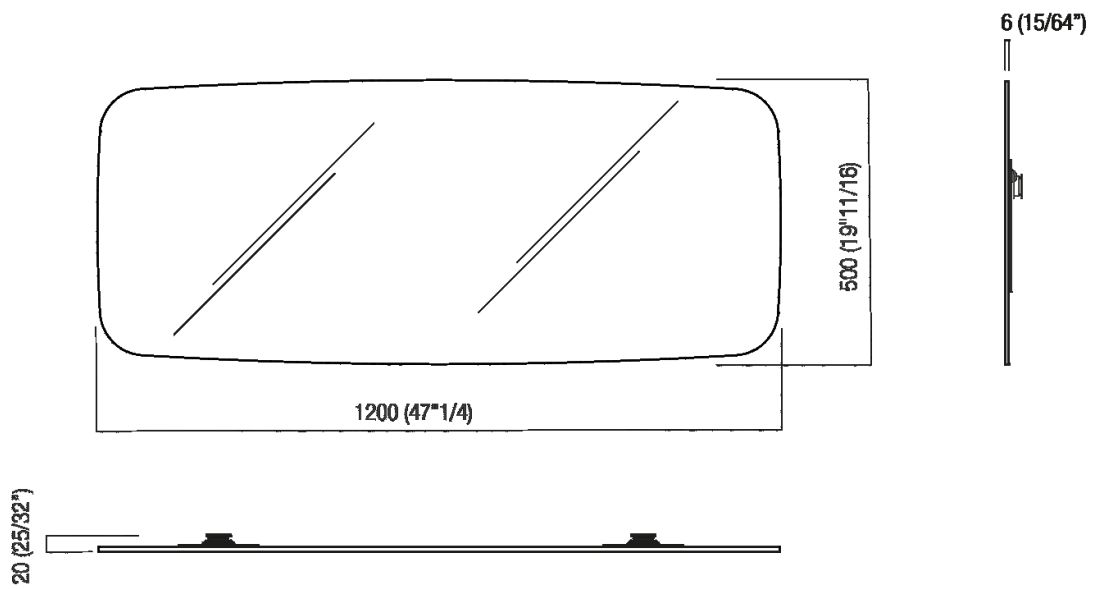

Mirror without lighting that can be positioned
 orizzontally
 ASPE0370

Benedini Associati, 2021

Mirror with super-elliptical shape with polished edge without lighting.

Height:	50 cm	19" 11/16 inches
Width:	120 cm	47" 1/4 inches
Depth:	3.8 cm	1" 1/12 inches

Note: Fixing kit included. The mirror is wall mounted by means of screws and wall
 plugs.

Main dimensions

Installation notes