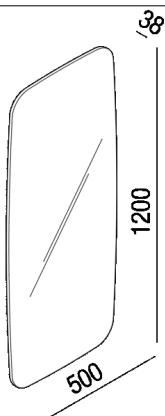

Mirror without lighting that can be positioned vertically
ASPE037V

Benedini Associati, 2021

Mirror with super-elliptical shape with polished edge without lighting.

Height:	120 cm	47" 1/4 inches
Width:	50 cm	19" 11/16 inches
Depth:	3.8 cm	1" 1/12 inches

Note: Fixing kit included. The mirror is wall mounted by means of screws and wall plugs.

Main dimensions

Installation notes