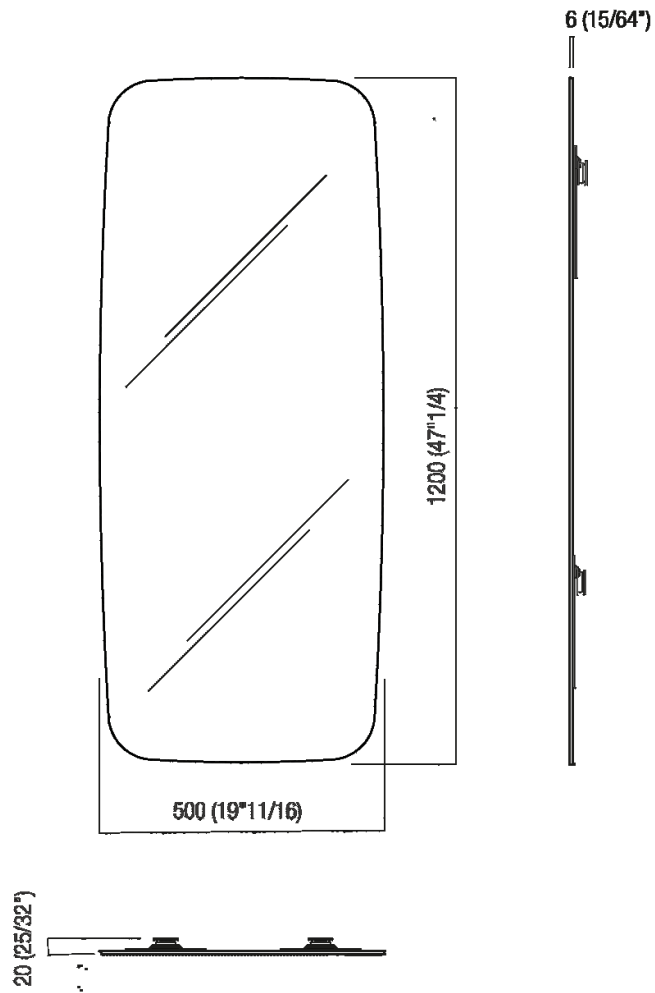

Mirror without lighting that can be positioned vertically
ASPE037V

Benedini Associati, 2021

Mirror with super-elliptical shape with polished edge without lighting.

Height:	120 cm	47" 1/4 inches
Width:	50 cm	19" 11/16 inches
Depth:	3.8 cm	1" 1/12 inches

Note: Fixing kit included. The mirror is wall mounted by means of screws and wall plugs.

Main dimensions

Installation notes