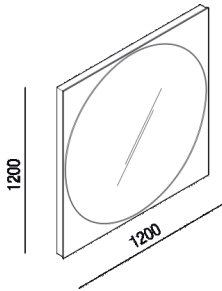

Mirror L 120 cm
ASPEV1212LE

García Cumini, 2021

Height: 120 cm

Width: 120 cm

Main dimensions

Installation notes