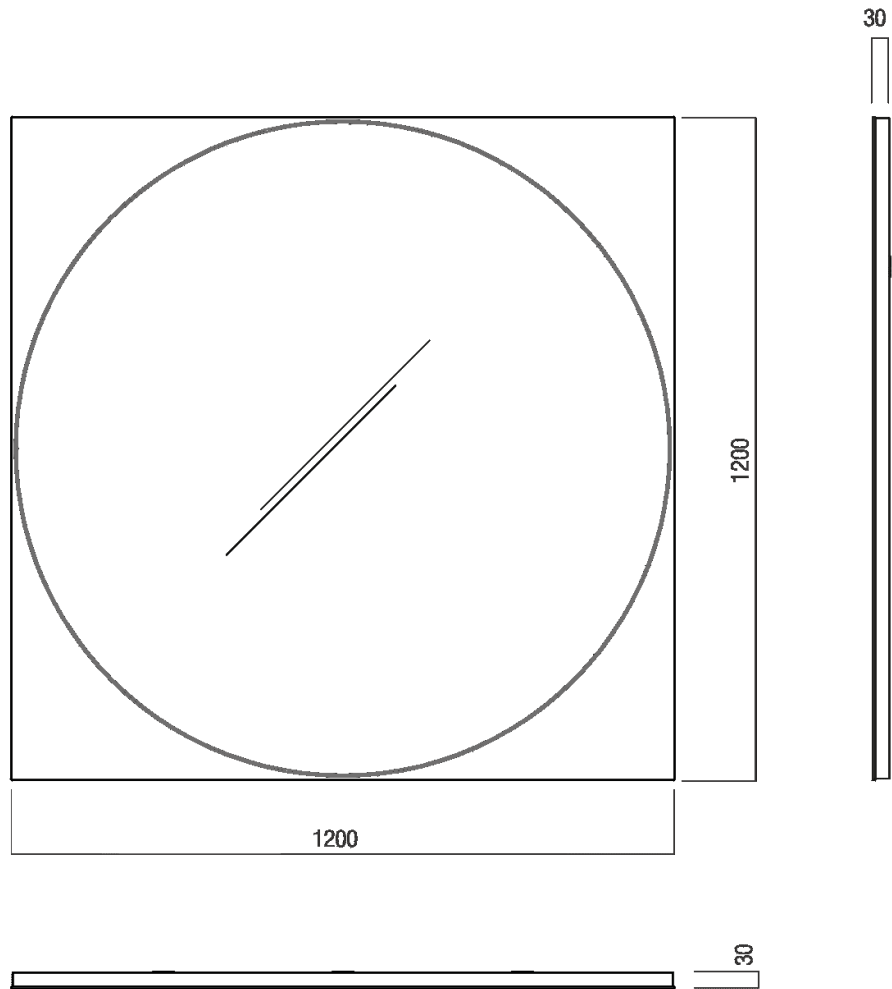

Mirror L 120 cm
ASPEV1212LE

García Cumini, 2021

Height: 120 cm

Width: 120 cm

Main dimensions

Installation notes