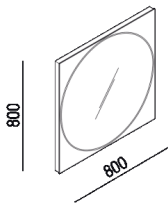

---

Mirror L 80 cm  
ASPEV88LE

García Cumini, 2021

---

---

Height: 80 cm

---

Width: 80 cm

---

Main dimensions

Installation notes