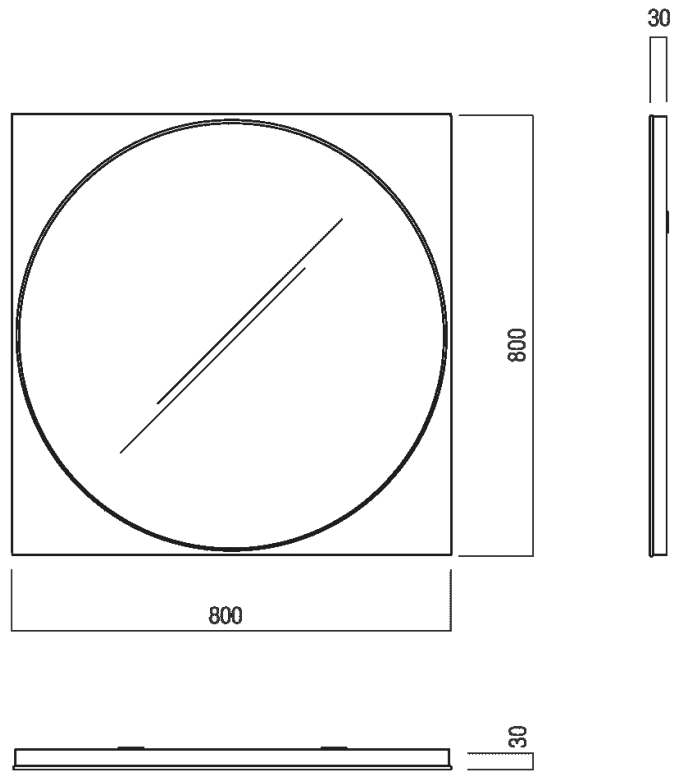

---

Mirror L 80 cm  
ASPEV88LE

García Cumini, 2021

---

---

Height: 80 cm

---

Width: 80 cm

---

Main dimensions

Installation notes