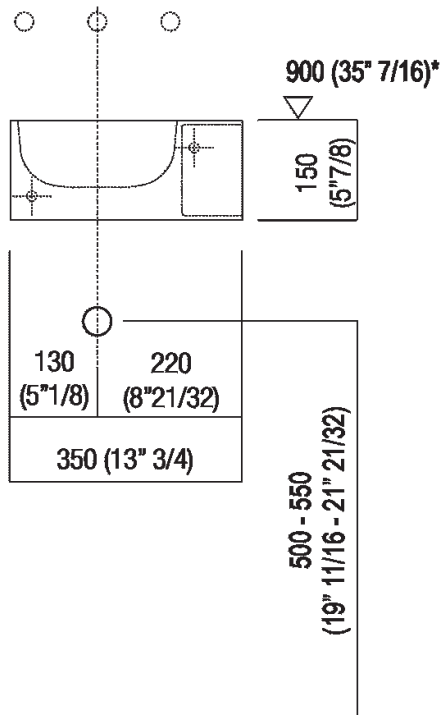

**Finishes**

-  Cementoskin® dark grey
-  Cementoskin® light grey
-  Cementoskin® green
-  Cementoskin® coffee
-  Cementoskin® brick red

**Materials**

-  Concrete

Height:	15 cm	5" 7/8 inches
Width:	35 cm	13" 3/4 inches
Weight:	12 kg	26 lbs
Depth:	35 cm	13" 3/4 inches
Packaging:	40 x 40 x 20 cm	15" 6/8 x 15" 6/8 x 7" 7/8 inches
Total weight:	15 kg	33 lbs

Note: The material used for the Handwash washbasin can be easily cut with standard tools and does not present any difficulties, so the customisations indicated are possible.

Main dimensions

**Installation notes**

**Scarico per sifone a bottiglia**  
**Drain for bottle trap**

**\*h.consigliata / advised h.**

---

Tap position, recommended height