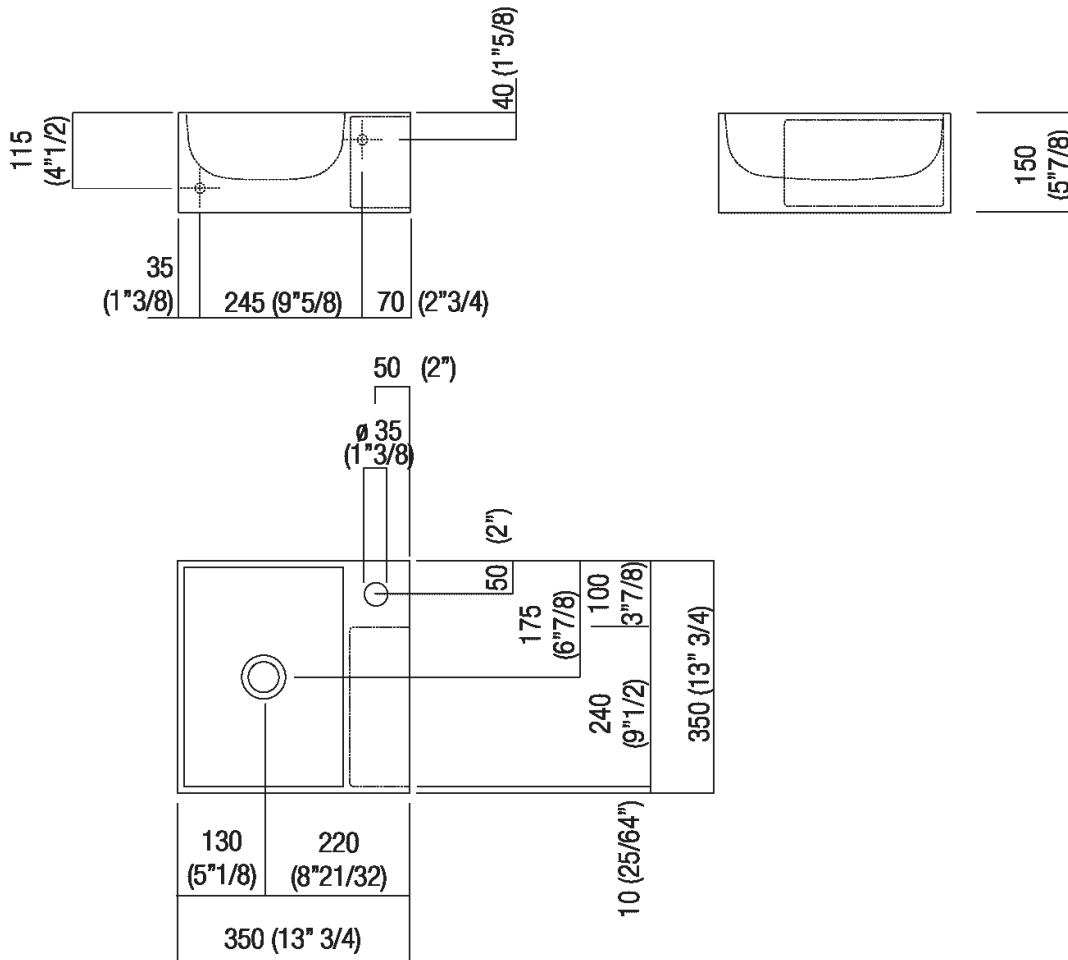

Washbasin without tap hole with side storage shelf  
 ACER09950RE\_

design Benedini Associati, 2018

Small washbasin in Cementoskin® ideal for outside.

Square washbasin in Cementoskin® (coloured concrete paste) with natural surface and velvety available in different colors, with storage. Supplied without tap hole, it can be realised by the customer. Fixing kit included. The washbasin includes waste with cap in the same finish (.MET0563).

**Finishes**

-  Cementoskin® dark grey
-  Cementoskin® light grey
-  Cementoskin® green
-  Cementoskin® coffee
-  Cementoskin® brick red

**Materials**

-  Concrete

Height:	15 cm	5" 7/8 inches
Width:	35 cm	13" 3/4 inches
Weight:	12 kg	26 lbs
Depth:	35 cm	13" 3/4 inches
Packaging:	40 x 40 x 20 cm	15" 6/8 x 15" 6/8 x 7" 7/8 inches
Total weight:	15 kg	33 lbs

Note: The material used for the Handwash washbasin can be easily cut with standard tools and does not present any difficulties, so the customisations indicated are possible.

Main dimensions

**Installation notes**

**Scarico per sifone a bottiglia**  
**Drain for bottle trap**

**\*h.consigliata / advised h.**

---

Tap position, recommended height