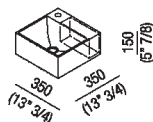

Washbasin without tap hole with side storage shelf  
 ACER09950RE\_

design Benedini Associati, 2018

Small washbasin in Cementoskin® ideal for outside.

Square washbasin in Cementoskin® (coloured concrete paste) with natural surface and velvety available in different colors, with storage. Supplied without tap hole, it can be realised by the customer. Fixing kit included. The washbasin includes waste with cap in the same finish (.MET0563).

**Finishes**

-  Cementoskin® dark grey
-  Cementoskin® light grey
-  Cementoskin® green
-  Cementoskin® coffee
-  Cementoskin® brick red

**Materials**

-  Concrete

Height:	15 cm	5" 7/8 inches
Width:	35 cm	13" 3/4 inches
Weight:	12 kg	26 lbs
Depth:	35 cm	13" 3/4 inches
Packaging:	40 x 40 x 20 cm	15" 6/8 x 15" 6/8 x 7" 7/8 inches
Total weight:	15 kg	33 lbs