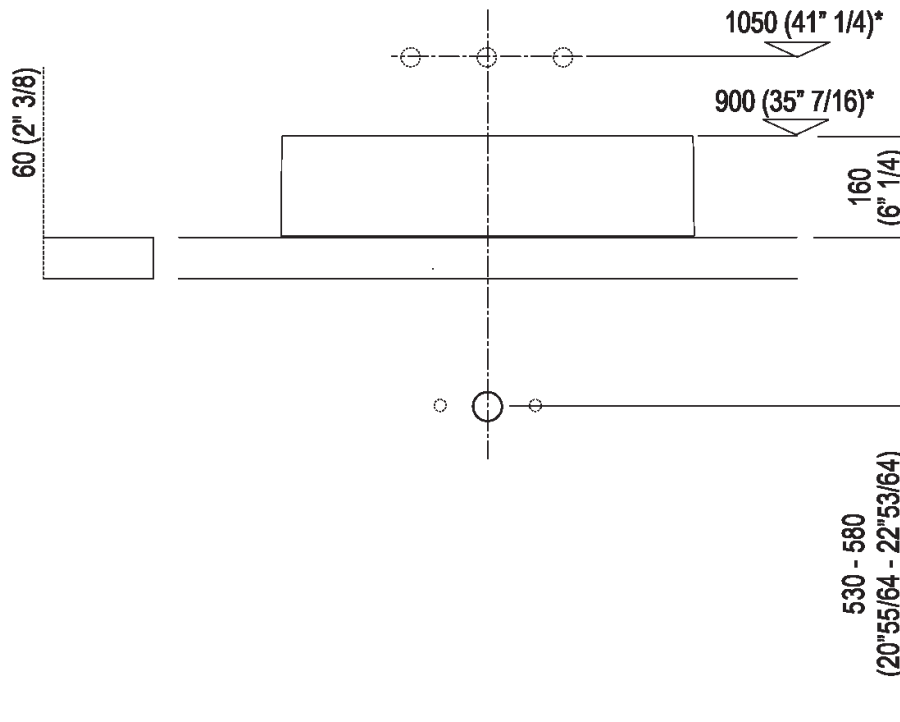

Height:	16 cm	6" 1/4 inches
Width:	60 cm	23" 5/8 inches
Weight:	33 kg	73 lbs
Depth:	40 cm	15" 3/4 inches
Packaging:	70 x 48 x 28 cm	27" 4/8 x 18" 7/8 x 11" inches
Total weight:	39 kg	86 lbs

Note: The washbasin can be delivered also in stone or marble types on demand,
 price to be calculated and prior technical verification.

Finishes

Petit Granit

Materials

Marble

Main dimensions

Installation notes

Scarico per sifone a bottiglia
Drain for bottle trap

***h.consigliata / advised h.**

Forature per lavabi da appoggio e rubinetti su piani Holes for
 countertop washbasins and top mounted taps for top

PIANO cm 50 / COUNTERTOP cm 50

Posizione standard per rubinetto su piano
 Standard position for top mounted tap

Posizione standard per rubinetto a parete
 Standard position for wall mounted tap

Tap position, recommended height