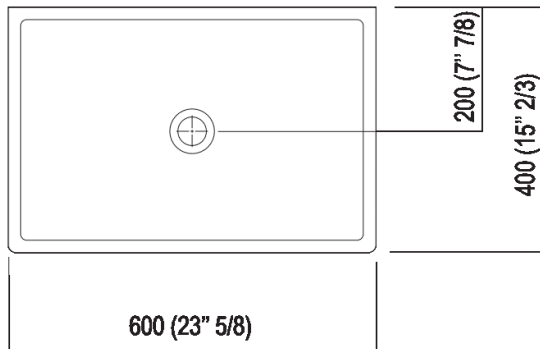

Height:	16 cm	6" 1/4 inches
Width:	60 cm	23" 5/8 inches
Weight:	33 kg	73 lbs
Depth:	40 cm	15" 3/4 inches
Packaging:	70 x 48 x 28 cm	27" 4/8 x 18" 7/8 x 11" inches
Total weight:	39 kg	86 lbs

Note: The washbasin can be delivered also in stone or marble types on demand,
 price to be calculated and prior technical verification.

Finishes

Petit Granit

Materials

Marble

Main dimensions

Installation notes

Scarico per sifone a bottiglia
Drain for bottle trap

***h.consigliata / advised h.**

Forature per lavabi da appoggio e rubinetti su piani Holes for
 countertop washbasins and top mounted taps for top

PIANO cm 50 / COUNTERTOP cm 50

Posizione standard per rubinetto su piano
 Standard position for top mounted tap

Posizione standard per rubinetto a parete
 Standard position for wall mounted tap

Tap position, recommended height