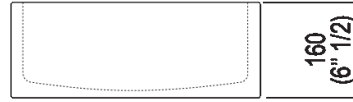

Main dimensions