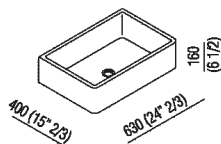

Over countertop washbasin
ACER0730EPPG

design Benedini Associati, 2019

Over countertop rectangular washbasin in
Petit Granit marble, for outdoor use.

</p>