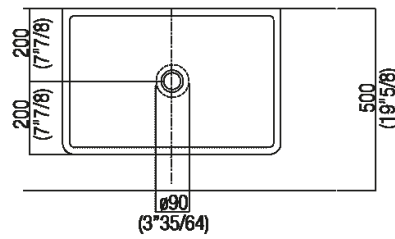

Height:	16 cm	6" 1/4 inches
Width:	60 cm	23" 5/8 inches
Weight:	33 kg	73 lbs
Depth:	40 cm	15" 3/4 inches
Packaging:	70 x 48 x 28 cm	27" 4/8 x 18" 7/8 x 11" inches
Total weight:	39 kg	86 lbs

Note: The washbasin can be delivered also in stone or marble types on demand,
 price to be calculated and prior technical verification.

Finishes

Petit Granit

Materials

Marble

Main dimensions

Installation notes

Scarico per sifone a bottiglia
Drain for bottle trap

***h.consigliata / advised h.**

Forature per lavabi da appoggio e rubinetti su piani Holes for
 countertop washbasins and top mounted taps for top

PIANO cm 50 / COUNTERTOP cm 50

Posizione standard per rubinetto su piano
 Standard position for top mounted tap

Posizione standard per rubinetto a parete
 Standard position for wall mounted tap

Tap position, recommended height