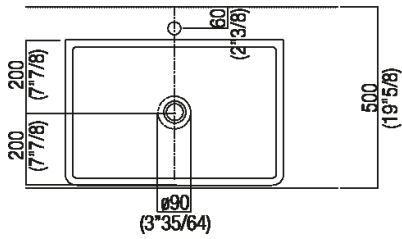

Height:	16 cm	6" 1/4 inches
Width:	60 cm	23" 5/8 inches
Weight:	33 kg	73 lbs
Depth:	40 cm	15" 3/4 inches
Packaging:	70 x 48 x 28 cm	27" 4/8 x 18" 7/8 x 11" inches
Total weight:	39 kg	86 lbs

Note: The washbasin can be delivered also in stone or marble types on demand,
 price to be calculated and prior technical verification.

Finishes

Petit Granit

Materials

Marble

Main dimensions

Installation notes

Scarico per sifone a bottiglia
Drain for bottle trap

***h.consigliata / advised h.**

Forature per lavabi da appoggio e rubinetti su piani Holes for
 countertop washbasins and top mounted taps for top

PIANO cm 50 / COUNTERTOP cm 50

Posizione standard per rubinetto su piano
 Standard position for top mounted tap

Posizione standard per rubinetto a parete
 Standard position for wall mounted tap

Tap position, recommended height