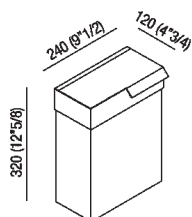

Height:	32 cm	12"5/8 inches
Width:	24 cm	9"1/2 inches
Depth:	12 cm	4"3/4 inches

Note: Fixing kit included. Accessories are wall mounted by means of screws and wall anchors. Minimum order quantity: 4 pieces for any combination of item; for smaller quantities, add 20% surcharge.

Finishes

Polished

Satin finish

Materials

Stainless steel

Main dimensions