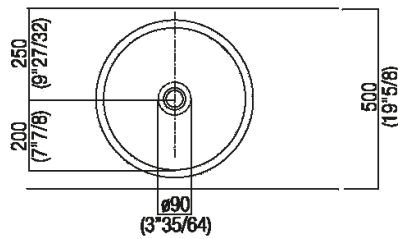

Height:	19 cm	7" 1/2 inches
Diameter:	43.5 cm	17" 1/8 inches
Weight:	7 kg	15 lbs
Packaging:	52 x 52 x 25 cm	20" 4/8 x 20" 4/8 x 9" 7/8 inches
Total weight:	9 kg	20 lbs

**Finishes**

-  White/dark grey
-  White/light grey
-  White

**Materials**

-  Stainless steel

**Main dimensions**

**Installation notes**

**Scarico per sifone a bottiglia**  
**Drain for bottle trap**

**\*h.consigliata / advised h.**

Holes for countertop washbasins and top mounted taps for top

**PIANO cm 50 / COUNTERTOP cm 50**

Posizione standard per rubinetto su piano  
 Standard position for top mounted tap

Posizione standard per rubinetto a parete  
 Standard position for wall mounted tap

---

Tap position, recommended height