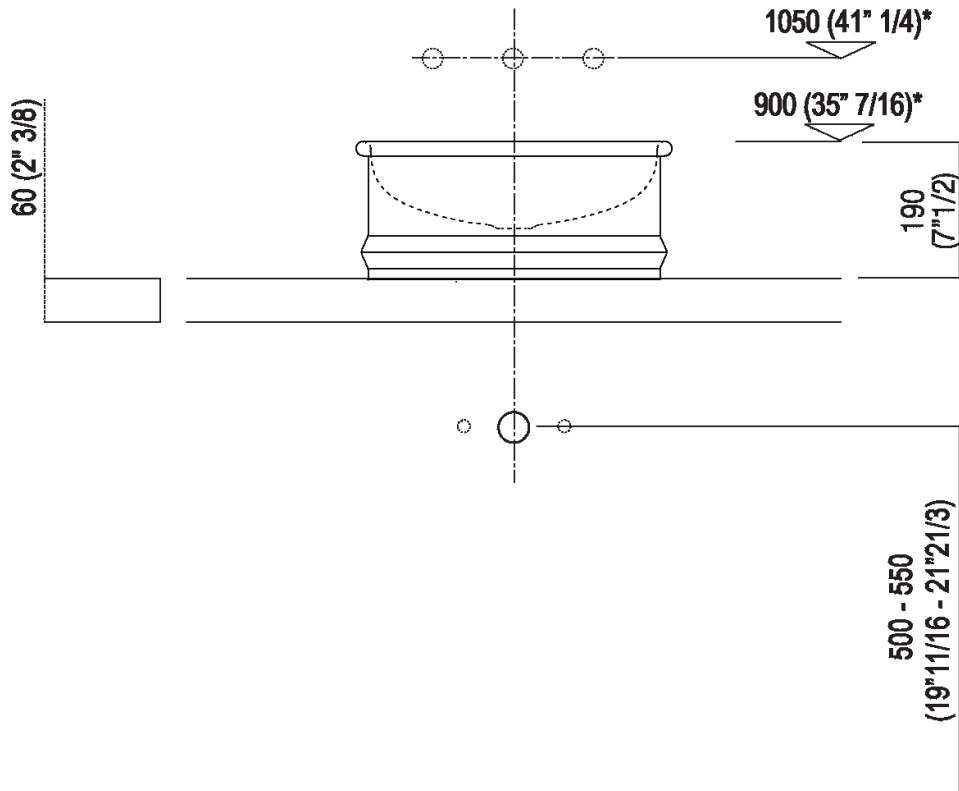

Height:	19 cm	7" 1/2 inches
Diameter:	43.5 cm	17" 1/8 inches
Weight:	7 kg	15 lbs
Packaging:	52 x 52 x 25 cm	20" 4/8 x 20" 4/8 x 9" 7/8 inches
Total weight:	9 kg	20 lbs

**Finishes**

-  White/dark grey
-  White/light grey
-  White

**Materials**

-  Stainless steel

**Main dimensions**

**Installation notes**

**Scarico per sifone a bottiglia**  
**Drain for bottle trap**

**\*h.consigliata / advised h.**

Holes for countertop washbasins and top mounted taps for top

**PIANO cm 50 / COUNTERTOP cm 50**

Posizione standard per rubinetto su piano  
 Standard position for top mounted tap

Posizione standard per rubinetto a parete  
 Standard position for wall mounted tap

---

Tap position, recommended height