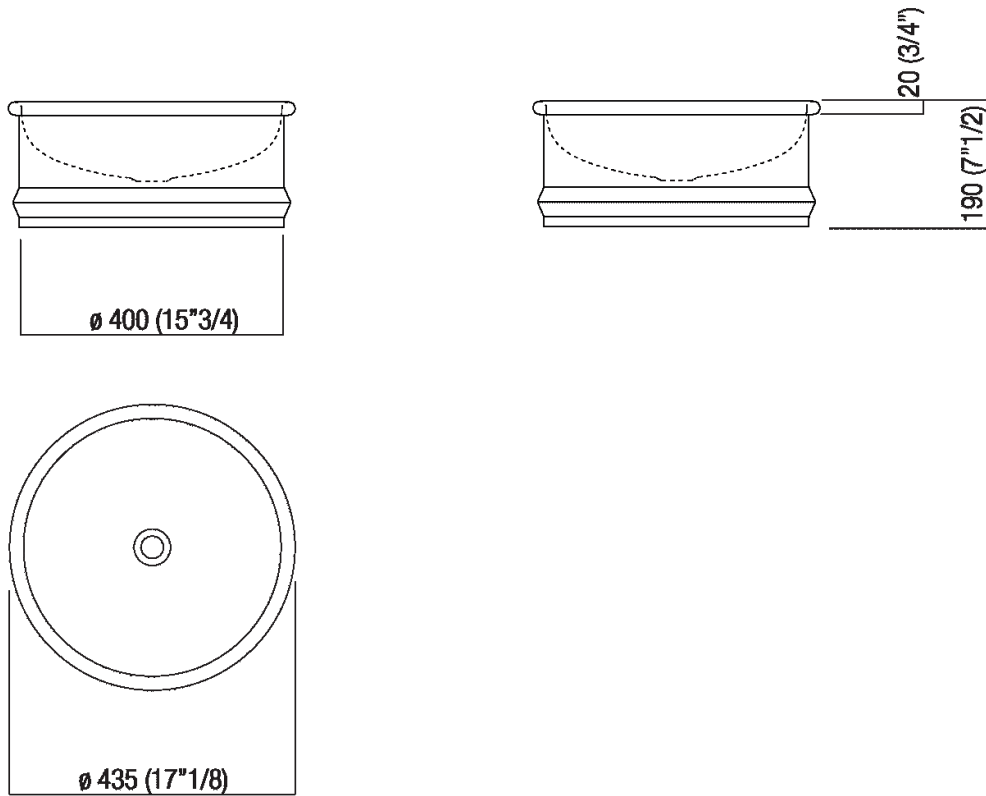

Over countertop washbasin h 19 cm (7" 1/2)  
 ACER0798EP\_

design Patricia Urquiola, 2011

Washbasin in stainless steel and different  
 color combinations for outdoor use.

Round over countertop washbasin in stainless steel painted white (RAL9003) or in two colours, with dark grey (RAL7021) or light grey (RAL7044) exterior, without tap hole and overflow. Can be accessorised with iroko shelf to be installed on the edge of the washbasin. The washbasin includes waste (.MET0563) with white finish cap.

Height:	19 cm	7" 1/2 inches
Diameter:	43.5 cm	17" 1/8 inches
Weight:	7 kg	15 lbs
Packaging:	52 x 52 x 25 cm	20" 4/8 x 20" 4/8 x 9" 7/8 inches
Total weight:	9 kg	20 lbs

**Finishes**

-  White/dark grey
-  White/light grey
-  White

**Materials**

-  Stainless steel

**Main dimensions**

**Installation notes**

**Scarico per sifone a bottiglia**  
**Drain for bottle trap**

**\*h.consigliata / advised h.**

Holes for countertop washbasins and top mounted taps for top

**PIANO cm 50 / COUNTERTOP cm 50**

Posizione standard per rubinetto su piano  
 Standard position for top mounted tap

Posizione standard per rubinetto a parete  
 Standard position for wall mounted tap

---