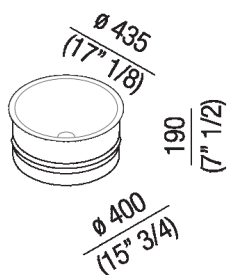

Over countertop washbasin h 19 cm (7" 1/2)  
 ACER0798EP\_

design Patricia Urquiola, 2011

Washbasin in stainless steel and different  
 color combinations for outdoor use.

Round over countertop washbasin in stainless steel painted white (RAL9003) or in two colours, with dark grey (RAL7021) or light grey (RAL7044) exterior, without tap hole and overflow. Can be accessorised with iroko shelf to be installed on the edge of the washbasin. The washbasin includes waste (.MET0563) with white finish cap.

Height:	19 cm	7" 1/2 inches
Diameter:	43.5 cm	17" 1/8 inches
Weight:	7 kg	15 lbs
Packaging:	52 x 52 x 25 cm	20" 4/8 x 20" 4/8 x 9" 7/8 inches
Total weight:	9 kg	20 lbs

**Finishes**

-  White/dark grey
-  White/light grey
-  White