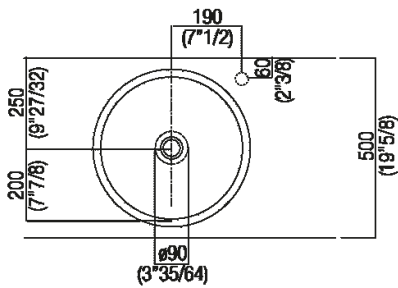

Height:	19 cm	7" 1/2 inches
Diameter:	43.5 cm	17" 1/8 inches
Weight:	7 kg	15 lbs
Packaging:	52 x 52 x 25 cm	20" 4/8 x 20" 4/8 x 9" 7/8 inches
Total weight:	9 kg	20 lbs

**Finishes**

-  White/dark grey
-  White/light grey
-  White

**Materials**

-  Stainless steel

**Main dimensions**

**Installation notes**

**Scarico per sifone a bottiglia**  
**Drain for bottle trap**

**\*h.consigliata / advised h.**

Holes for countertop washbasins and top mounted taps for top

**PIANO cm 50 / COUNTERTOP cm 50**

Posizione standard per rubinetto su piano  
 Standard position for top mounted tap

Posizione standard per rubinetto a parete  
 Standard position for wall mounted tap

---

Tap position, recommended height