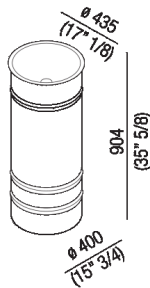

Column washbasin designed for floor drainage  
 ACER0798EF\_

design Patricia Urquiola, 2018

Round washbasin with floor standing base made in stainless steel suitable for outdoor featuring.

**Finishes**

-  White/dark grey
-  White/light grey
-  White

**Materials**

-  Stainless steel

Round washbasin with floor standing stainless steel base painted white (RAL9003) or in two colours, with dark grey (RAL7021) or light grey (RAL7044) exterior, without tap hole, without overflow. Fixing kit included. Can be accessorised with a iroko wood shelf to place on the edge of the washbasin, and with a steel towel hook painted white to install on the lower edge of the shelf. Freestanding version. The washbasin includes waste (.MET0563) with white finish cap. The island version with floor drainage requires the insertion of a .MET0519 waste trap.

Height:	90.4 cm	35" 5/8 inches
Diameter:	43.5 cm	17" 1/8 inches
Weight:	10 kg	22 lbs
Packaging:	52 x 52 x 100 cm	20" 4/8 x 20" 4/8 x 39" 3/8 inches
Total weight:	11 kg	24 lbs

Main dimensions

Installation notes

---

Tap position, recommended height