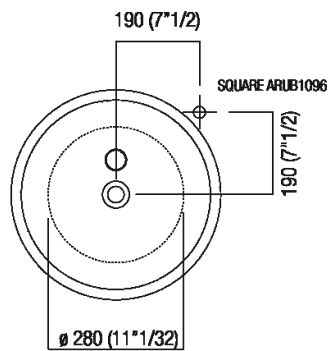

Height:	90.4 cm	35" 5/8 inches
Diameter:	43.5 cm	17" 1/8 inches
Weight:	10 kg	22 lbs
Packaging:	52 x 52 x 100 cm	20" 4/8 x 20" 4/8 x 39" 3/8 inches
Total weight:	11 kg	24 lbs

Main dimensions

Installation notes

---

Tap position, recommended height