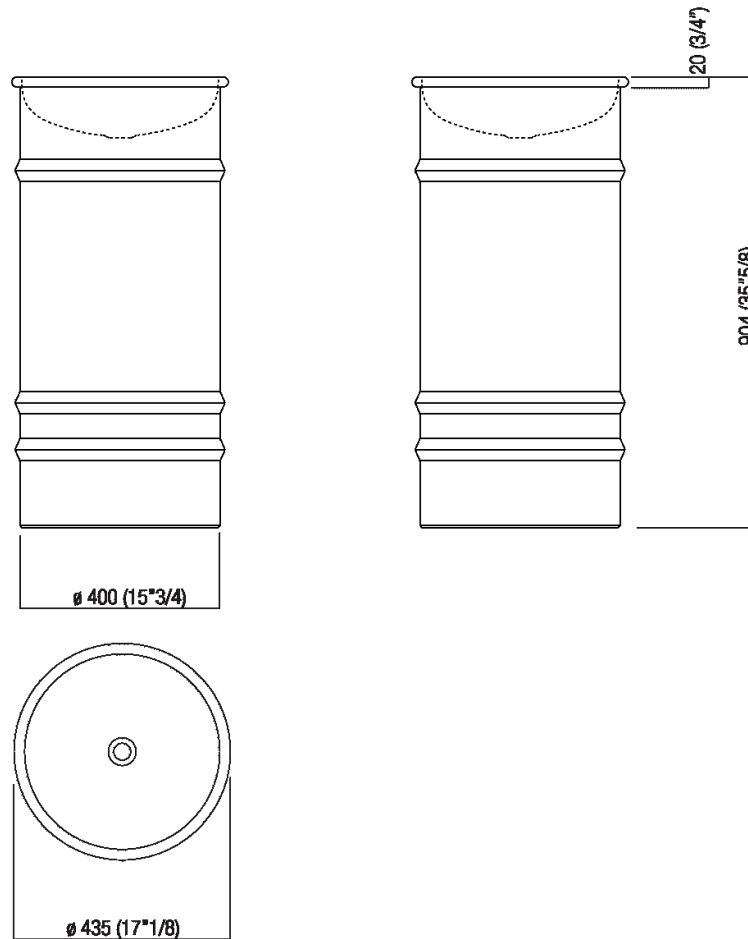

Column washbasin designed for floor drainage  
 ACER0798EF\_

design Patricia Urquiola, 2018

Round washbasin with floor standing base made in stainless steel suitable for outdoor featuring.

**Finishes**

-  White/dark grey
-  White/light grey
-  White

**Materials**

-  Stainless steel

Round washbasin with floor standing stainless steel base painted white (RAL9003) or in two colours, with dark grey (RAL7021) or light grey (RAL7044) exterior, without tap hole, without overflow. Fixing kit included. Can be accessorised with a iroko wood shelf to place on the edge of the washbasin, and with a steel towel hook painted white to install on the lower edge of the shelf. Freestanding version. The washbasin includes waste (.MET0563) with white finish cap. The island version with floor drainage requires the insertion of a .MET0519 waste trap.

Height:	90.4 cm	35" 5/8 inches
Diameter:	43.5 cm	17" 1/8 inches
Weight:	10 kg	22 lbs
Packaging:	52 x 52 x 100 cm	20" 4/8 x 20" 4/8 x 39" 3/8 inches
Total weight:	11 kg	24 lbs

Main dimensions

Installation notes

---

Tap position, recommended height