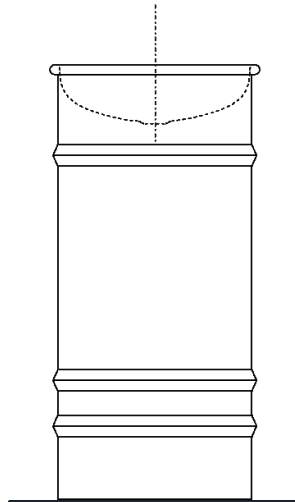

Column washbasin designed for floor drainage  
 ACER0798EF\_

design Patricia Urquiola, 2018

Round washbasin with floor standing base made in stainless steel suitable for outdoor featuring.

**Finishes**

-  White/dark grey
-  White/light grey
-  White

**Materials**

-  Stainless steel

Round washbasin with floor standing stainless steel base painted white (RAL9003) or in two colours, with dark grey (RAL7021) or light grey (RAL7044) exterior, without tap hole, without overflow. Fixing kit included. Can be accessorised with a iroko wood shelf to place on the edge of the washbasin, and with a steel towel hook painted white to install on the lower edge of the shelf. Freestanding version. The washbasin includes waste (.MET0563) with white finish cap. The island version with floor drainage requires the insertion of a .MET0519 waste trap.

Height:	90.4 cm	35" 5/8 inches
Diameter:	43.5 cm	17" 1/8 inches
Weight:	10 kg	22 lbs
Packaging:	52 x 52 x 100 cm	20" 4/8 x 20" 4/8 x 39" 3/8 inches
Total weight:	11 kg	24 lbs

Main dimensions

Installation notes

---

Tap position, recommended height