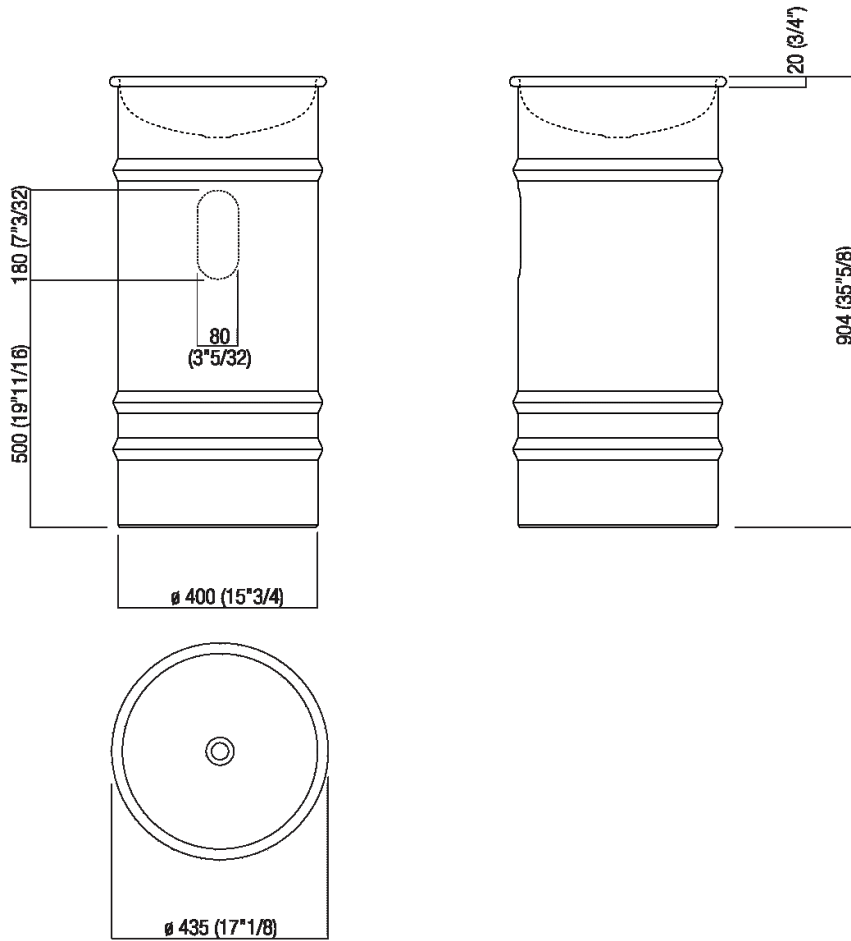

Column washbasin designed for wall drainage
 ACER0798EM_

design Patricia Urquiola, 2018

Round washbasin with floor standing base made in stainless steel suitable for outdoor featuring.

Finishes

-  White/dark grey
-  White/light grey
-  White

Materials

-  Stainless steel

Round washbasin with floor standing stainless steel base painted white (RAL9003) or in two colours, with dark grey (RAL7021) or light grey (RAL7044) exterior, without tap hole, without overflow. Fixing kit included. Can be accessorised with a iroko wood shelf to place on the edge of the washbasin, and with a steel towel hook painted white to install on the lower edge of the shelf. Wall mounted version. The washbasin includes waste (.MET0563) with white finish cap. The wall-mounted version is furnished with a rear slot for water connections.

Height:	90.4 cm	35" 5/8 inches
Diameter:	43.5 cm	17" 1/8 inches
Weight:	10 kg	22 lbs
Packaging:	52 x 52 x 100 cm	20" 4/8 x 20" 4/8 x 39" 3/8 inches
Total weight:	11 kg	24 lbs

Main dimensions

Installation notes

Tap position, recommended height