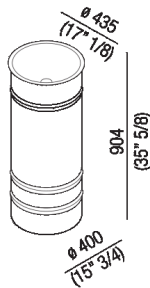

Column washbasin designed for wall drainage
 ACER0798EM_

design Patricia Urquiola, 2018

Round washbasin with floor standing base made in stainless steel suitable for outdoor featuring.

Finishes

-  White/dark grey
-  White/light grey
-  White

Materials

-  Stainless steel

Round washbasin with floor standing stainless steel base painted white (RAL9003) or in two colours, with dark grey (RAL7021) or light grey (RAL7044) exterior, without tap hole, without overflow. Fixing kit included. Can be accessorised with a iroko wood shelf to place on the edge of the washbasin, and with a steel towel hook painted white to install on the lower edge of the shelf. Wall mounted version. The washbasin includes waste (.MET0563) with white finish cap. The wall-mounted version is furnished with a rear slot for water connections.

Height:	90.4 cm	35" 5/8 inches
Diameter:	43.5 cm	17" 1/8 inches
Weight:	10 kg	22 lbs
Packaging:	52 x 52 x 100 cm	20" 4/8 x 20" 4/8 x 39" 3/8 inches
Total weight:	11 kg	24 lbs

Main dimensions

Installation notes

Tap position, recommended height