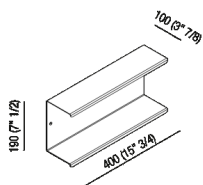

Double shelf 40 cm (15" 3/4)
 AMC20923_

design Konstantin Grcic, 2018

Shelves made of stainless steel suitable for outdoor ambiances.

Finishes

-  Matt black painted
-  Polished
-  Satin finish

Materials

-  Stainless steel

Double shelf realized in polished stainless steel, satin with polished edges or with opaque black finish (RAL9005).

Height:	19 cm	7" 1/2 inches
Length:	40 cm	15" 3/4 inches
Depth:	10 cm	3" 7/8 inches

Note: Fixing kit included. Accessories are wall mounted by means of screws and wall plugs. Minimum order quantity: 4 pieces for any combination of item and finish. For smaller quantities, add 20% surcharge.

Main dimensions