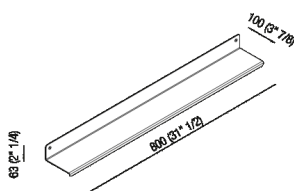

Shelf 80 cm (31" 1/2)
 AMC20922_

design Konstantin Grcic, 2018

Shelves made of stainless steel suitable for outdoor ambiances.

Finishes

-  Matt black painted
-  Polished
-  Satin finish

Materials

-  Stainless steel

Shelf realized in polished stainless steel, satin with polished edges or with opaque black finish (RAL9005).

Height:	6.3 cm	2" 1/4 inches
Length:	80 cm	31" 1/2 inches
Depth:	10 cm	3" 7/8 inches

Note: Fixing kit included. Accessories are wall mounted by means of screws and wall plugs. Minimum order quantity: 4 pieces for any combination of item and finish. For smaller quantities, add 20% surcharge.

Main dimensions