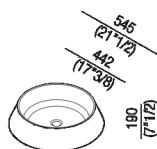

Height:	19 cm	7" 1/2 inches
Diameter:	54.5 cm	21" 1/2 inches
Weight:	42 kg	93 lbs
Packaging:	65 x 65 x 40 cm	25" 5/8 x 25" 5/8 x 15" 3/4 inches
Total weight:	52 kg	115 lbs

Note: The washbasin can be delivered also in stone or marble types on demand, price to be calculated and prior technical verification.

Holes for countertop washbasins and top mounted taps for top

PIANO cm 50 / COUNTERTOP cm 50

Posizione standard per rubinetto su piano
 Standard position for top mounted tap

Posizione standard per rubinetto a parete
 Standard position for wall mounted tap

Tap position, recommended height