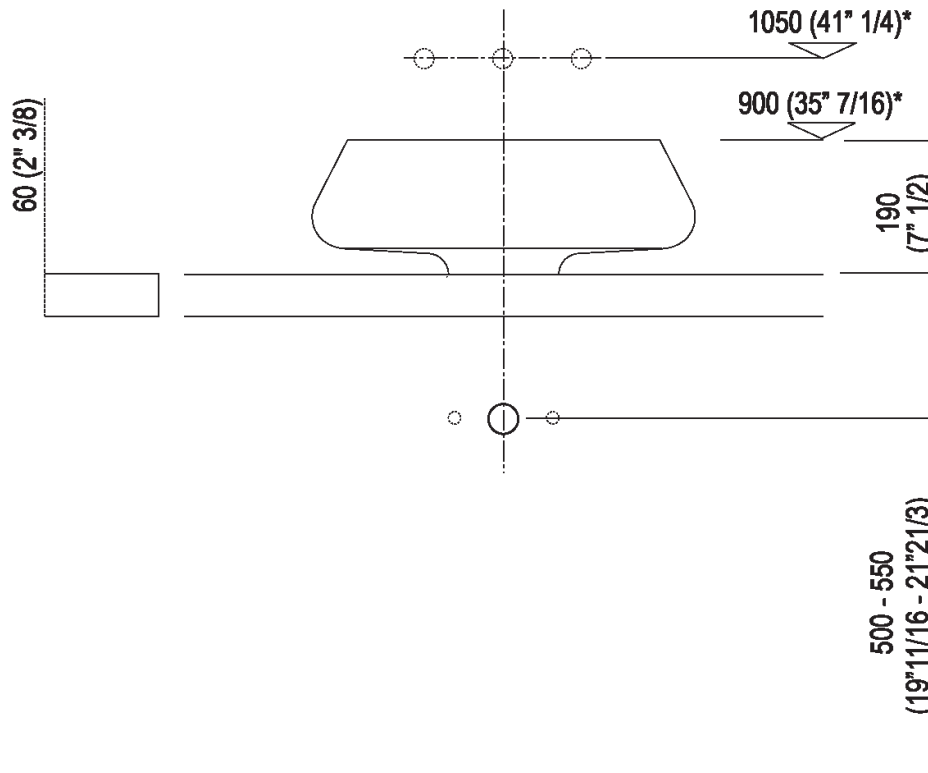

Height:	19 cm	7" 1/2 inches
Diameter:	54.5 cm	21" 1/2 inches
Weight:	42 kg	93 lbs
Packaging:	65 x 65 x 40 cm	25" 5/8 x 25" 5/8 x 15" 3/4 inches
Total weight:	52 kg	115 lbs

Note: The washbasin can be delivered also in stone or marble types on demand, price to be calculated and prior technical verification.

Finishes

Petit Granit

Materials

Marble

Main dimensions

Installation notes

Scarico per sifone a bottiglia
Drain for bottle trap

***h.consigliata / advised h.**

Holes for countertop washbasins and top mounted taps for top

PIANO cm 50 / COUNTERTOP cm 50

Posizione standard per rubinetto su piano
 Standard position for top mounted tap

Posizione standard per rubinetto a parete
 Standard position for wall mounted tap

Tap position, recommended height