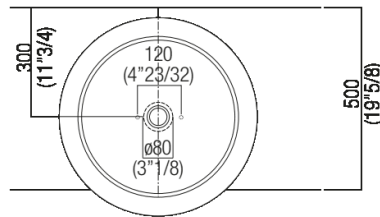

Height:	19 cm	7" 1/2 inches
Diameter:	54.5 cm	21" 1/2 inches
Weight:	42 kg	93 lbs
Packaging:	65 x 65 x 40 cm	25" 5/8 x 25" 5/8 x 15" 3/4 inches
Total weight:	52 kg	115 lbs

Note: The washbasin can be delivered also in stone or marble types on demand, price to be calculated and prior technical verification.

Finishes

Petit Granit

Materials

Marble

Main dimensions

Installation notes

Scarico per sifone a bottiglia
Drain for bottle trap

***h.consigliata / advised h.**

Holes for countertop washbasins and top mounted taps for top

PIANO cm 50 / COUNTERTOP cm 50

Posizione standard per rubinetto su piano
 Standard position for top mounted tap

Posizione standard per rubinetto a parete
 Standard position for wall mounted tap

Tap position, recommended height