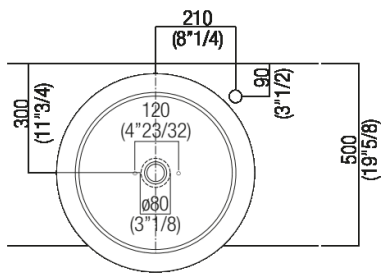

Height:	19 cm	7" 1/2 inches
Diameter:	54.5 cm	21" 1/2 inches
Weight:	42 kg	93 lbs
Packaging:	65 x 65 x 40 cm	25" 5/8 x 25" 5/8 x 15" 3/4 inches
Total weight:	52 kg	115 lbs

Note: The washbasin can be delivered also in stone or marble types on demand, price to be calculated and prior technical verification.

Finishes

Petit Granit

Materials

Marble

Main dimensions

Installation notes

Scarico per sifone a bottiglia
Drain for bottle trap

***h.consigliata / advised h.**

Holes for countertop washbasins and top mounted taps for top

PIANO cm 50 / COUNTERTOP cm 50

Posizione standard per rubinetto su piano
 Standard position for top mounted tap

Posizione standard per rubinetto a parete
 Standard position for wall mounted tap

Tap position, recommended height