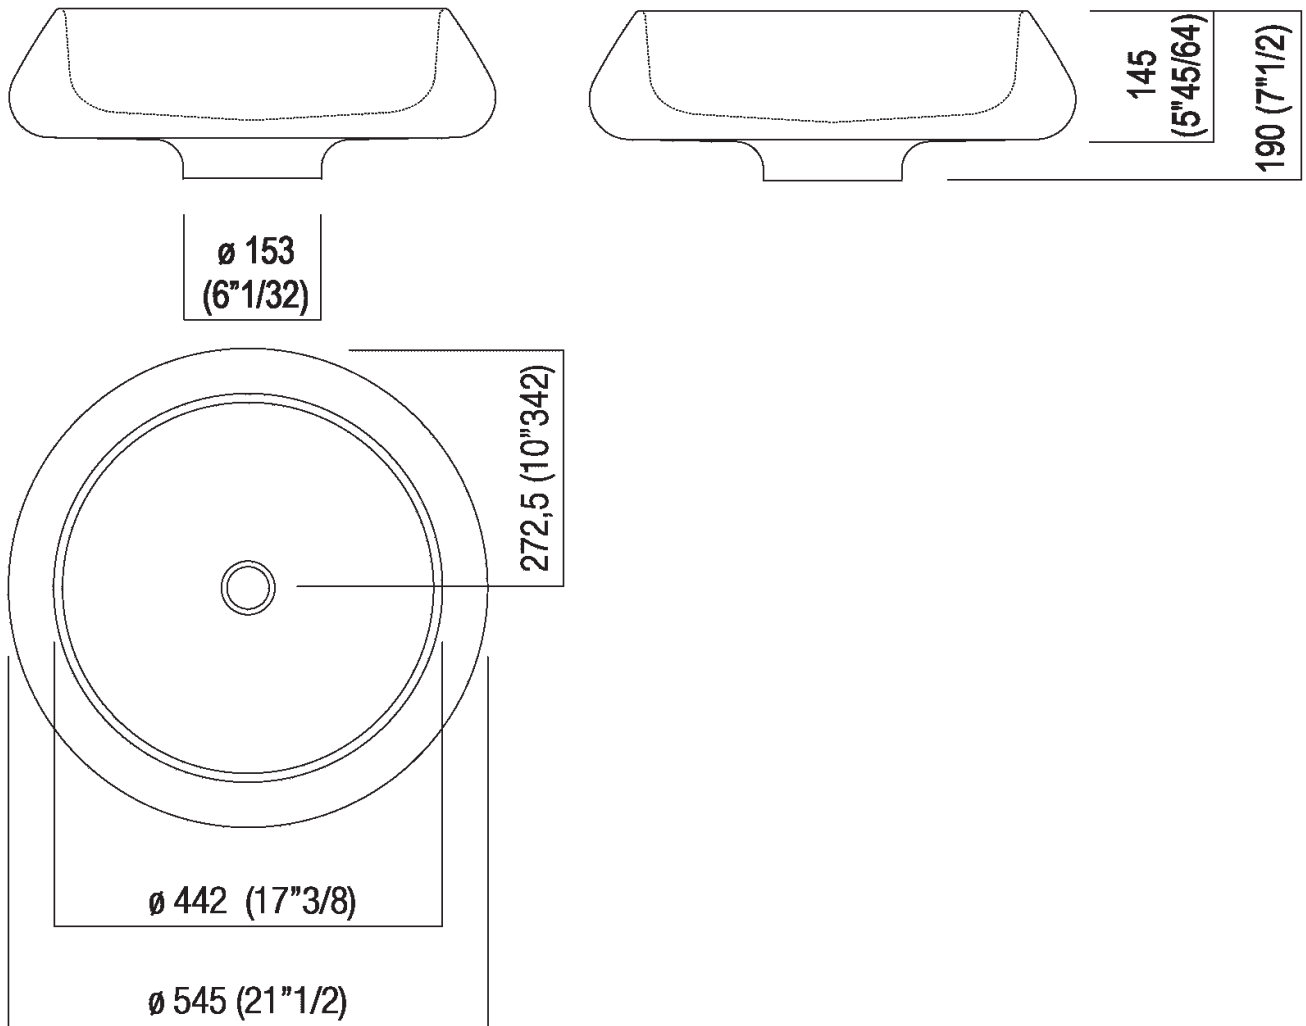

Height:	19 cm	7" 1/2 inches
Diameter:	54.5 cm	21" 1/2 inches
Weight:	42 kg	93 lbs
Packaging:	65 x 65 x 40 cm	25" 5/8 x 25" 5/8 x 15" 3/4 inches
Total weight:	52 kg	115 lbs

Note: The washbasin can be delivered also in stone or marble types on demand, price to be calculated and prior technical verification.

Finishes

Petit Granit

Materials

Marble

Main dimensions

Installation notes

Scarico per sifone a bottiglia
Drain for bottle trap

***h.consigliata / advised h.**

Holes for countertop washbasins and top mounted taps for top

PIANO cm 50 / COUNTERTOP cm 50

Posizione standard per rubinetto su piano
 Standard position for top mounted tap

Posizione standard per rubinetto a parete
 Standard position for wall mounted tap

Tap position, recommended height