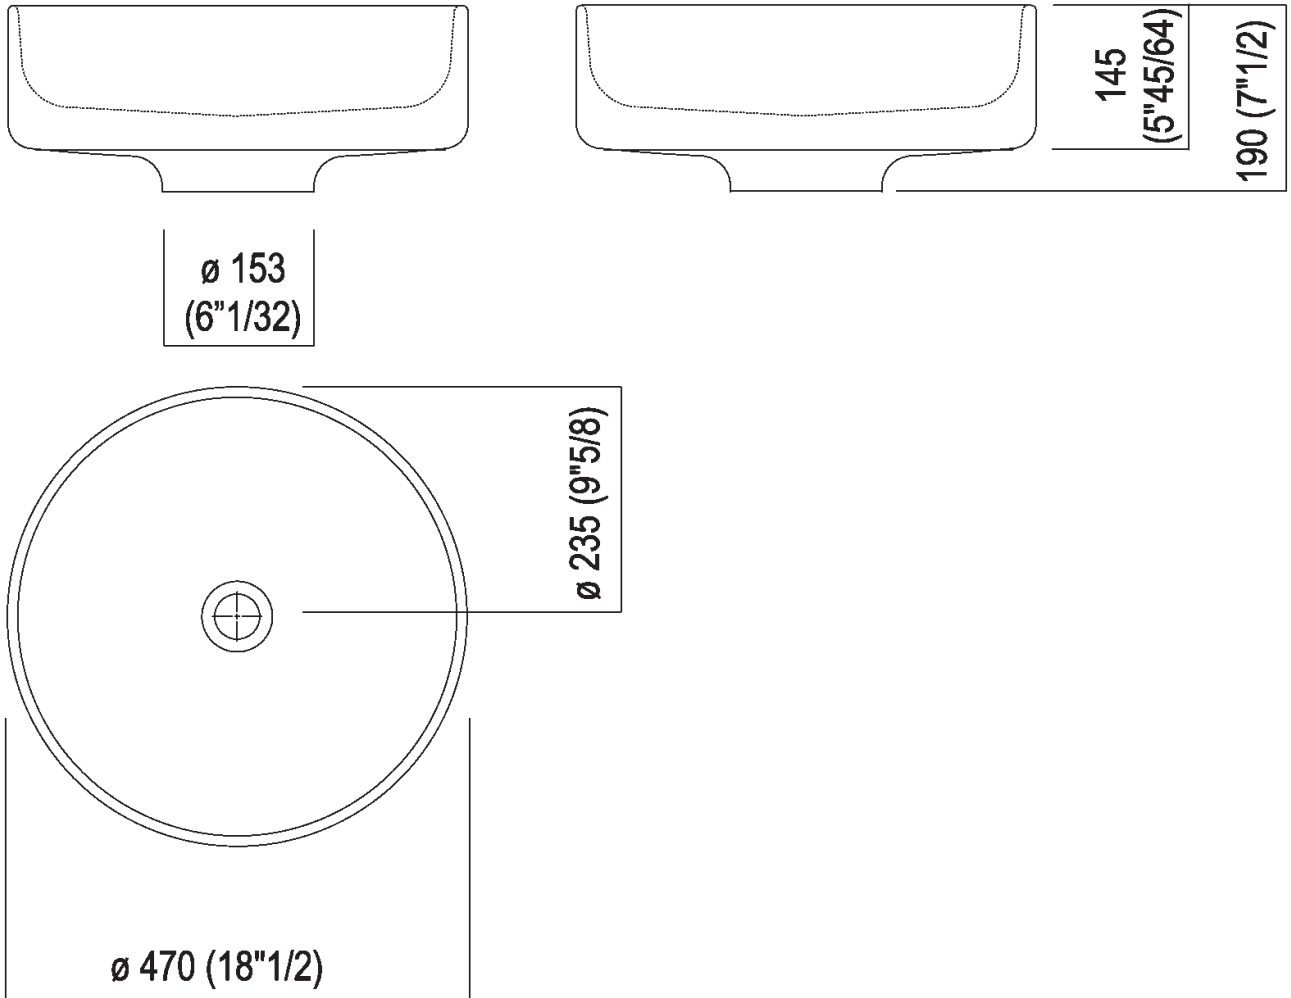

Finishes

-  Dark grey
-  Light grey
-  Coffee
-  Brick red
-  Petit Granit
-  Green

Materials

-  Marble
-  Cementoskin®

Height:	19 cm	7" 1/2 inches
Diameter:	47 cm	18" 1/2 inches
Weight:	18 kg	40 lbs
Packaging:	57 x 57 x 40 cm	22" 1/2 x 22" 1/2 x 15" 3/4 inches
Total weight:	28 kg	62 lbs

Note: The washbasin can be delivered also in stone or marble types on demand, price to be calculated and prior technical verification. The above measurements refer to the Cementoskin® version, for the marble version the measurements are: Weight: 53 lbs Packaging: 22" 1/2 x 22" 1/2 x 15" 3/4 Gross weight: 75 lbs

Main dimensions

Installation notes

Scarico per sifone ad incasso
Drain for concealed waste trap

***h.consigliata / advised h.**

Holes for countertop washbasins and top mounted taps for top

PIANO cm 50 / COUNTERTOP cm 50

Posizione standard per rubinetto su piano
 Standard position for top mounted tap

Posizione standard per rubinetto a parete
 Standard position for wall mounted tap

Tap position, recommended height