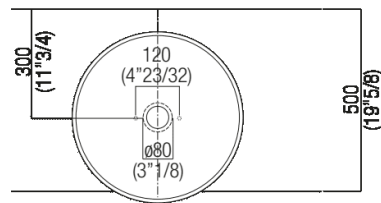

Finishes

-  Dark grey
-  Light grey
-  Coffee
-  Brick red
-  Petit Granit
-  Green

Materials

-  Marble
-  Cementoskin®

Height:	19 cm	7" 1/2 inches
Diameter:	47 cm	18" 1/2 inches
Weight:	18 kg	40 lbs
Packaging:	57 x 57 x 40 cm	22" 1/2 x 22" 1/2 x 15" 3/4 inches
Total weight:	28 kg	62 lbs

Note: The washbasin can be delivered also in stone or marble types on demand, price to be calculated and prior technical verification. The above measurements refer to the Cementoskin® version, for the marble version the measurements are: Weight: 53 lbs Packaging: 22" 1/2 x 22" 1/2 x 15" 3/4 Gross weight: 75 lbs

Main dimensions

Installation notes

Scarico per sifone ad incasso
Drain for concealed waste trap

***h.consigliata / advised h.**

Holes for countertop washbasins and top mounted taps for top

PIANO cm 50 / COUNTERTOP cm 50

Posizione standard per rubinetto su piano
 Standard position for top mounted tap

Posizione standard per rubinetto a parete
 Standard position for wall mounted tap

Tap position, recommended height