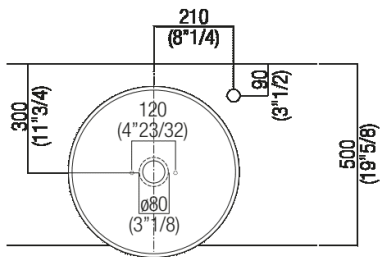

Finishes

-  Dark grey
-  Light grey
-  Coffee
-  Brick red
-  Petit Granit
-  Green

Materials

-  Marble
-  Cementoskin®

Height:	19 cm	7" 1/2 inches
Diameter:	47 cm	18" 1/2 inches
Weight:	18 kg	40 lbs
Packaging:	57 x 57 x 40 cm	22" 1/2 x 22" 1/2 x 15" 3/4 inches
Total weight:	28 kg	62 lbs

Note: The washbasin can be delivered also in stone or marble types on demand, price to be calculated and prior technical verification. The above measurements refer to the Cementoskin® version, for the marble version the measurements are: Weight: 53 lbs Packaging: 22" 1/2 x 22" 1/2 x 15" 3/4 Gross weight: 75 lbs

Main dimensions

Installation notes

Scarico per sifone ad incasso
Drain for concealed waste trap

***h.consigliata / advised h.**

Holes for countertop washbasins and top mounted taps for top

PIANO cm 50 / COUNTERTOP cm 50

Posizione standard per rubinetto su piano
 Standard position for top mounted tap

Posizione standard per rubinetto a parete
 Standard position for wall mounted tap

Tap position, recommended height