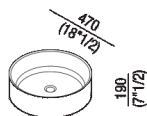

Over countertop washbasin
ACER1083E_

design Angelo Mangiarotti, 1970

Over countertop washbasin for outdoor in
Petit Granit marble or Cementoskin®.