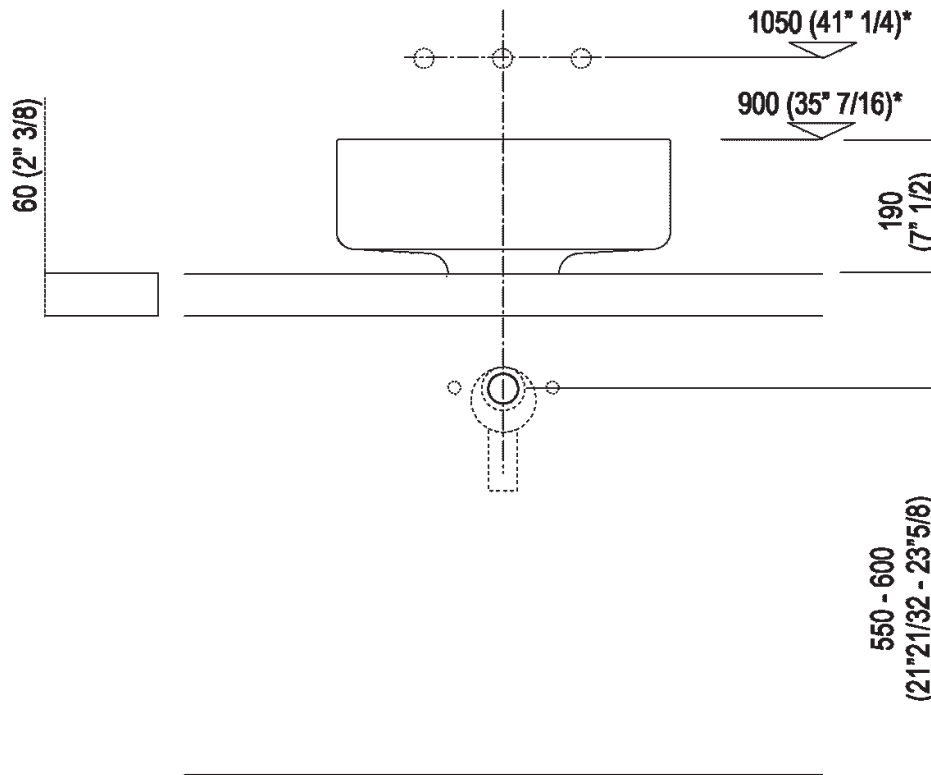

Finishes

-  Dark grey
-  Light grey
-  Coffee
-  Brick red
-  Petit Granit
-  Green

Materials

-  Marble
-  Cementoskin®

Height:	19 cm	7" 1/2 inches
Diameter:	47 cm	18" 1/2 inches
Weight:	18 kg	40 lbs
Packaging:	57 x 57 x 40 cm	22" 1/2 x 22" 1/2 x 15" 3/4 inches
Total weight:	28 kg	62 lbs

Note: The washbasin can be delivered also in stone or marble types on demand, price to be calculated and prior technical verification. The above measurements refer to the Cementoskin® version, for the marble version the measurements are: Weight: 53 lbs Packaging: 22" 1/2 x 22" 1/2 x 15" 3/4 Gross weight: 75 lbs

Main dimensions

Installation notes

Scarico per sifone ad incasso
Drain for concealed waste trap

***h.consigliata / advised h.**

Holes for countertop washbasins and top mounted taps for top

PIANO cm 50 / COUNTERTOP cm 50

Posizione standard per rubinetto su piano
 Standard position for top mounted tap

Posizione standard per rubinetto a parete
 Standard position for wall mounted tap

Tap position, recommended height